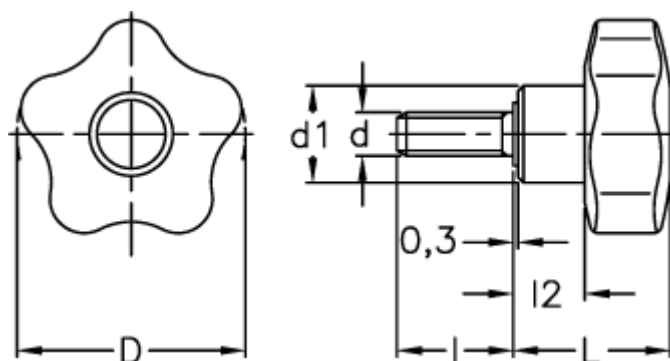

Article number: 23020698619
Description: E+G Lobe knob
VCT.32 p-M8x20-C9, black cap

Measures

D = 32
d1 = 15
d 6g = M8
l = 20
L = 23.0
l2 = 10